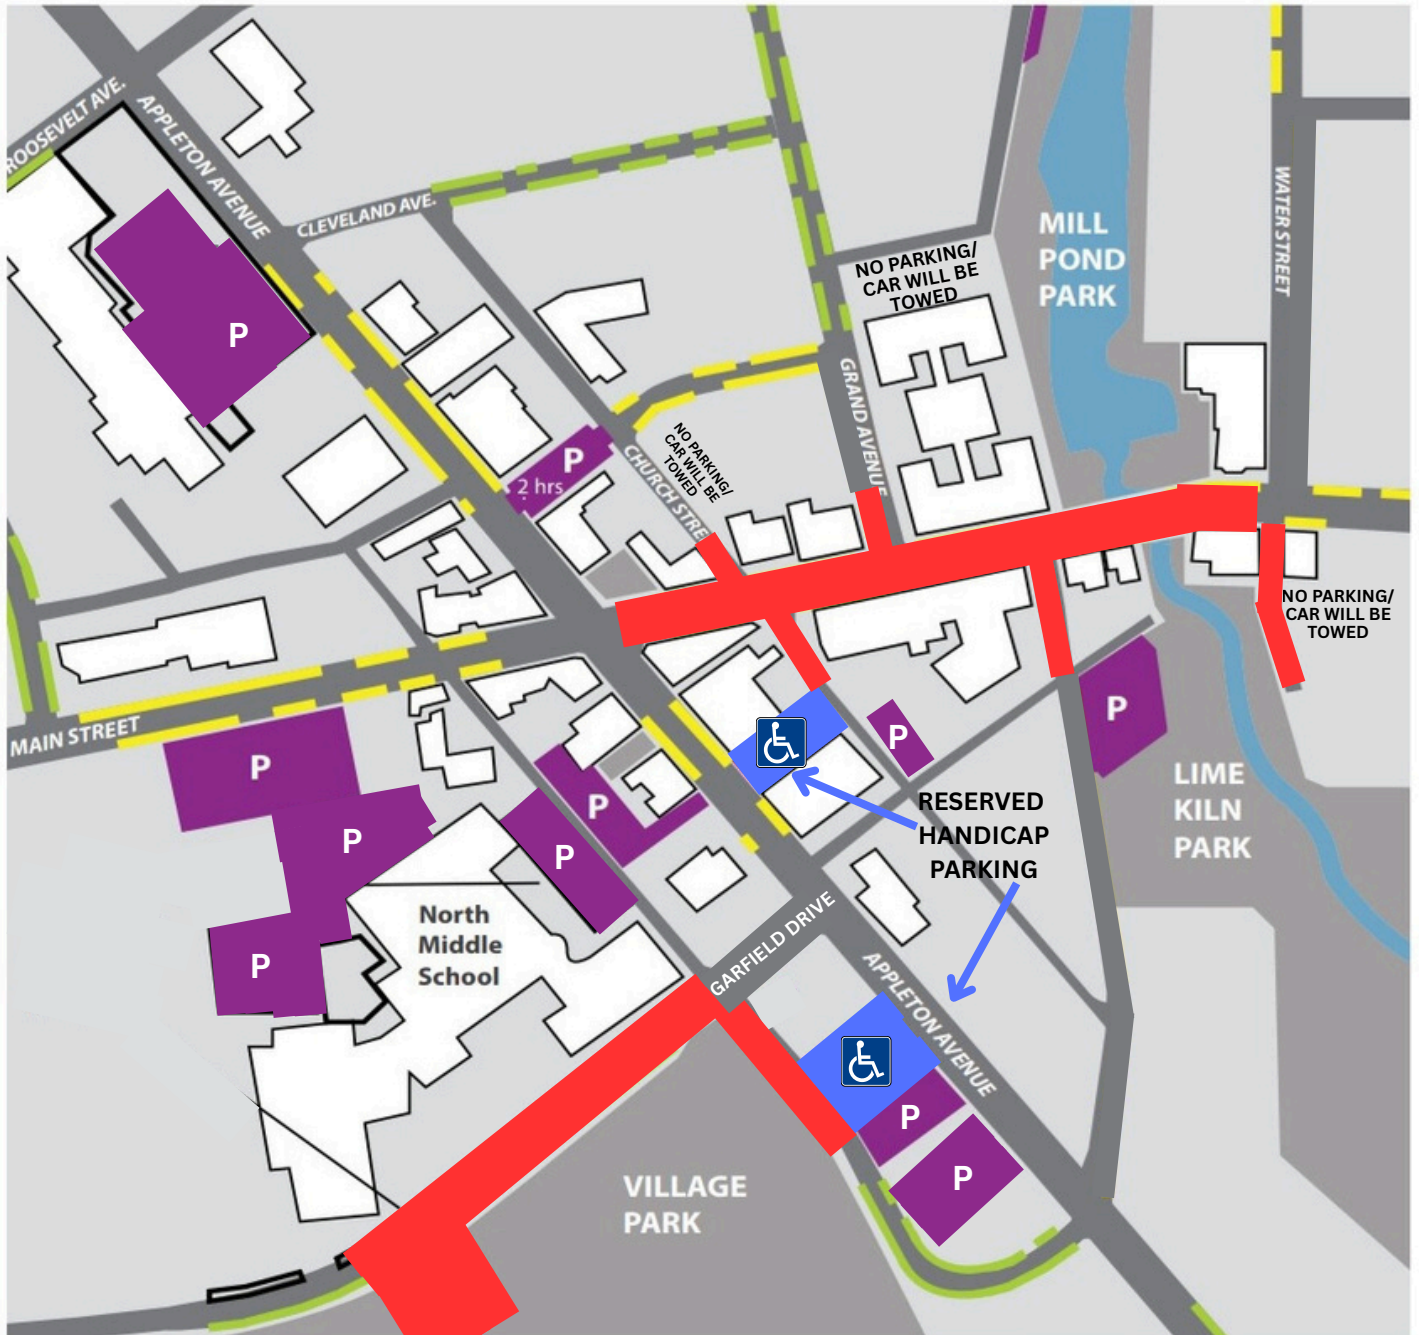

Downtown Parking Map | VISITOR

FALLS MEMORIAL FEST

Menomonee Falls, Wisconsin

- | | |
|---|---|
| <p> Visitor Lot free, unrestricted parking except 2am-6am (unless noted) 325+ spaces</p> <p> 90 Minute Parking free on-street parking except 2am-6am in the heart of the Village Centre, 200+ spaces</p> <p> Unrestricted Parking free on-street parking except 2am-6am a short walk from the Four Corners, 150+ spaces</p> | <p> Closed/ blocked area 6am - midnight on Saturday</p> <p> Handicap Parking on Saturday 6am - midnight on Saturday</p> |
|---|---|